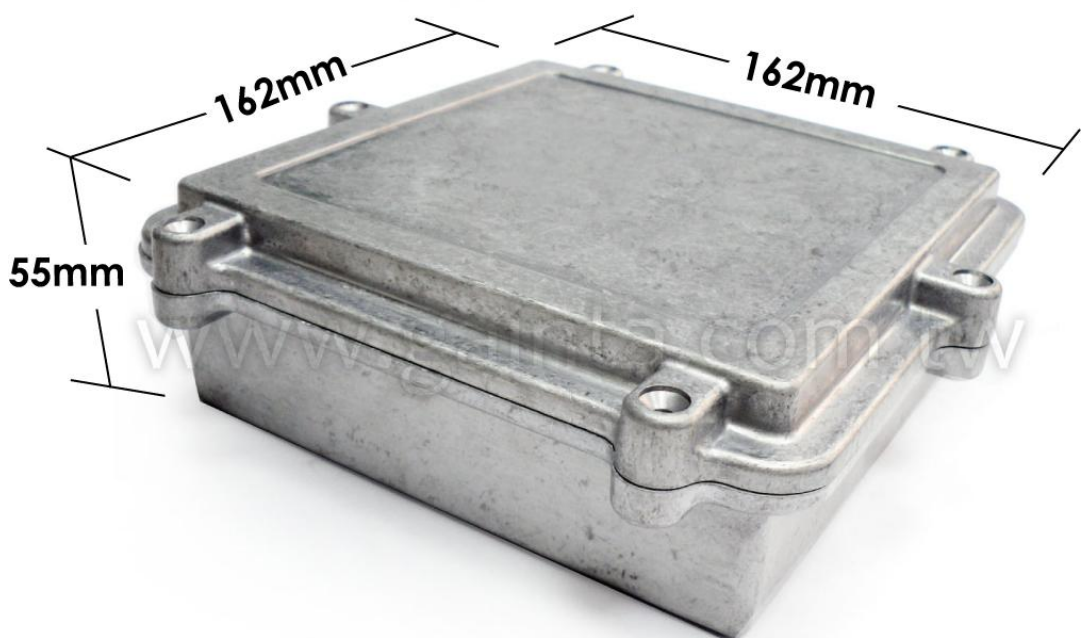

HQ025EMS

Dimension(mm): **162mm x 162mm x 55mm**

HQ025EMS

IP67 Die-Cast Aluminium Box

HQ025EMS

HQ025EMS

Back View