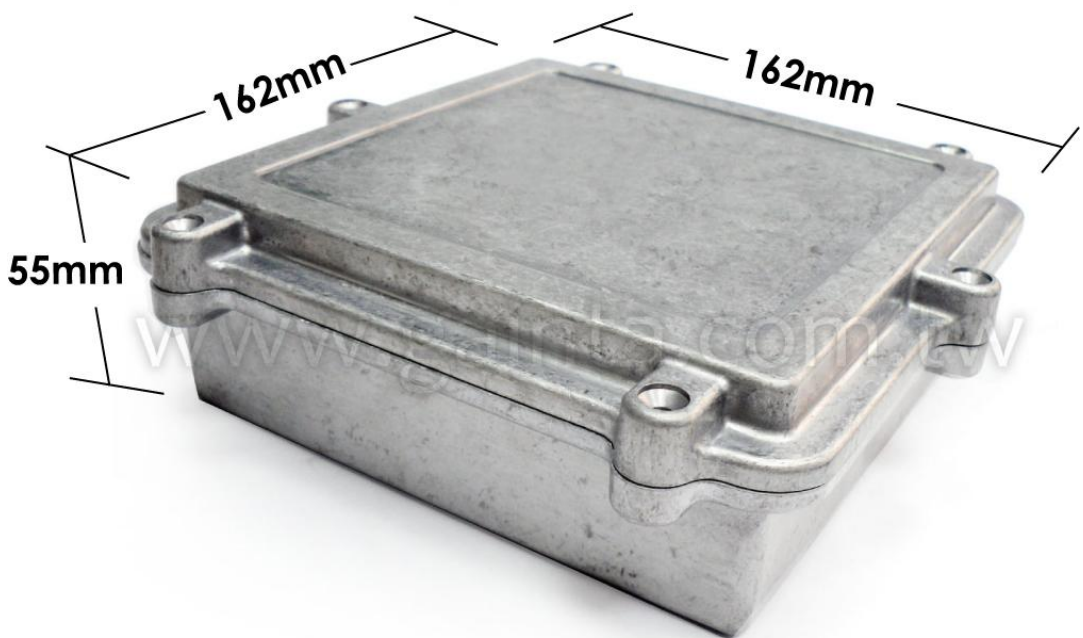

# HQ025

Dimension(mm): **162mm x 162mm x 55mm**