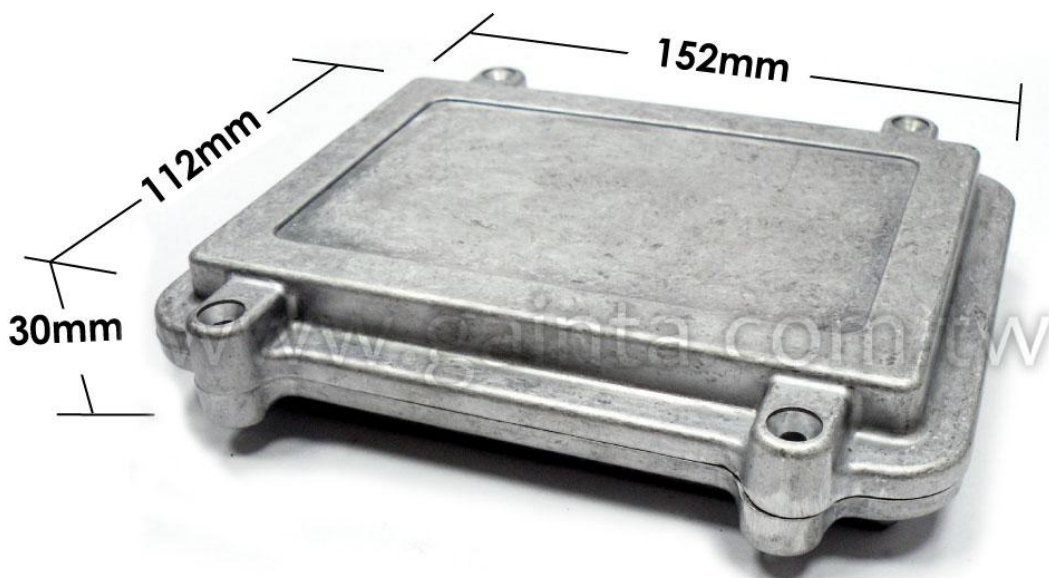

HQ021EMS

Dimension(mm): **152mm x 112mm x 30mm**

HQ021EMS

IP67 Die-Cast Aluminium Box

HQ021EMS

HQ021EMS

Back View