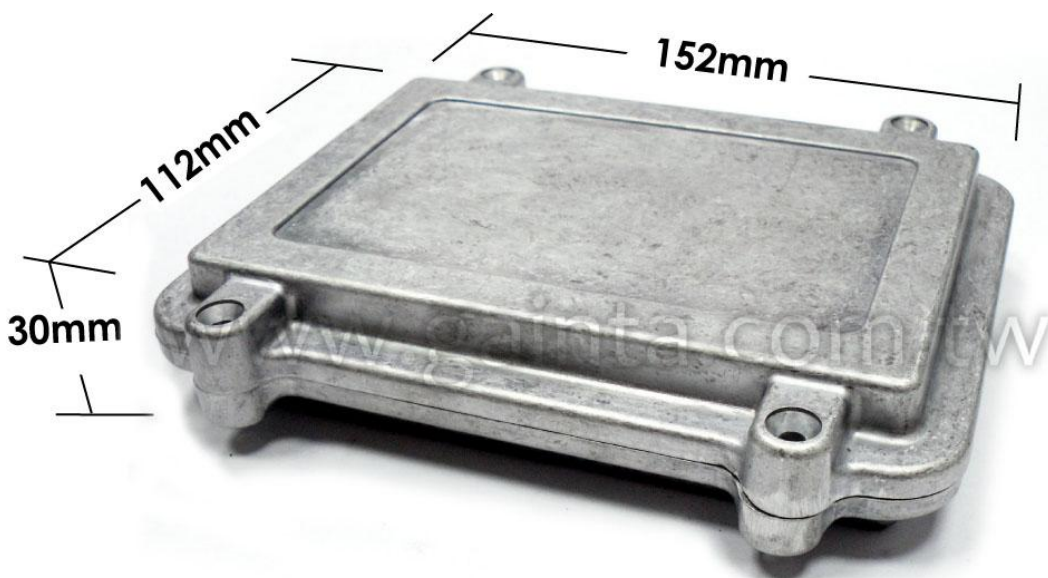

HQ021

Dimension(mm): **152mm x 112mm x 30mm**

HQ021

HQ021

Back View