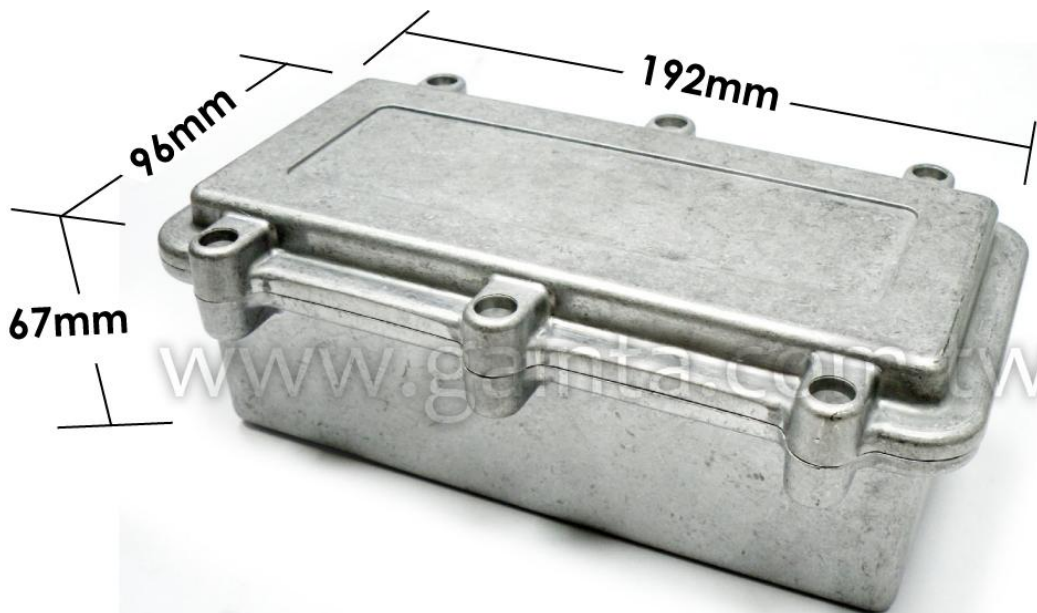

HQ007S

Dimension(mm): **192mm x 96mm x 67mm**

HQ007S

IP67 Die-Cast Aluminium Box

HQ0XXS Series

HQ007S

HQ007S

Back View