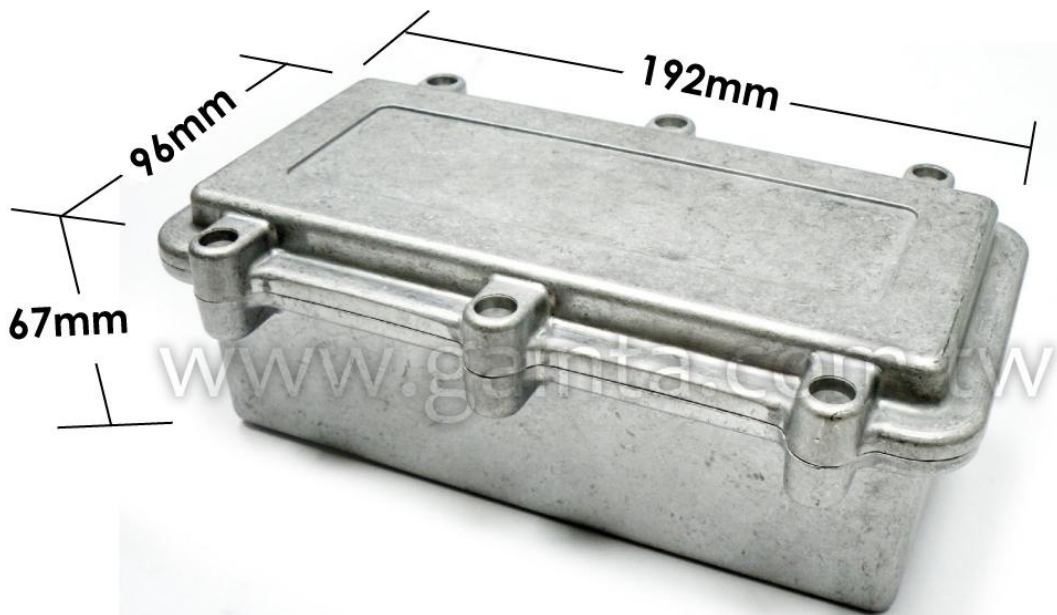

HQ007EMS

Dimension(mm): 192mm x 96mm x 67mm

HQ007EMS

IP67 Die-Cast Aluminium Box

HQ0XXEMS Series

HQ007EMS

HQ007EMS

Back View