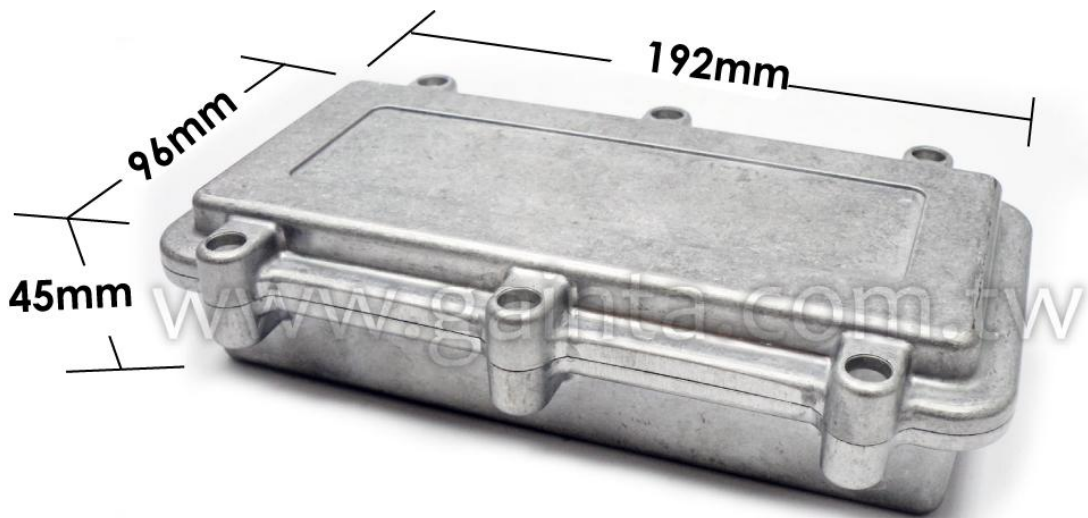

HQ005EMS

Dimension(mm): 192mm x 96mm x 45mm

HQ005EMS

IP67 Die-Cast Aluminium Box

HQ0XXEMS Series

HQ005EMS

HQ005EMS

Back View