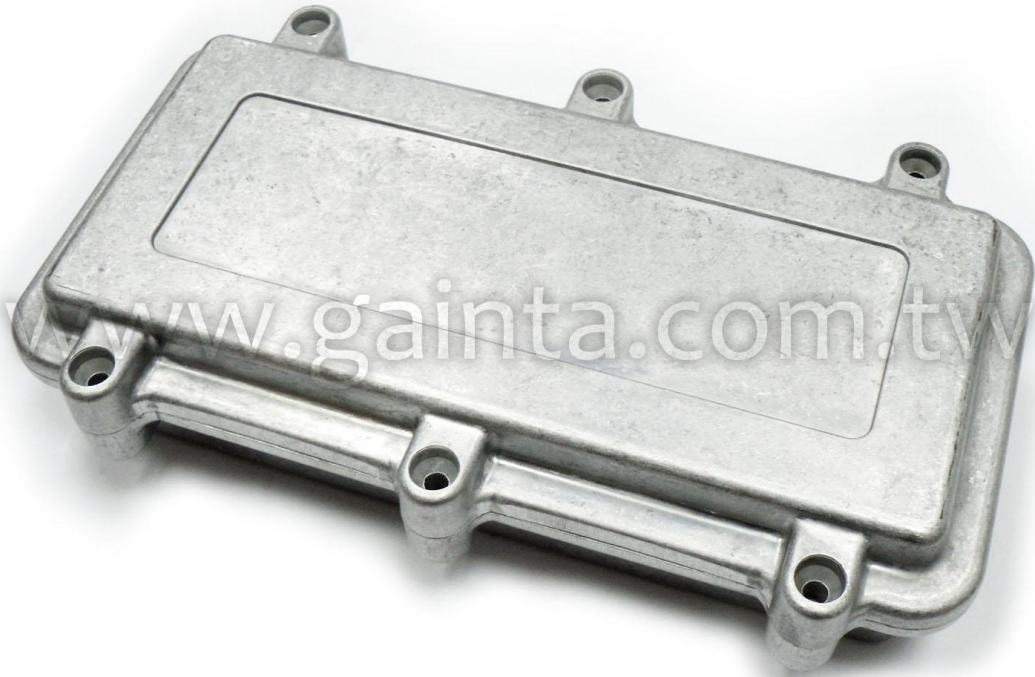

HQ005EMS

Dimension(mm): 192mm x 96mm x 45mm

HQ005EMS

IP67 Die-Cast Aluminium Box

HQ0XXEMS Series

HQ005EMS

HQ005EMS

Back View