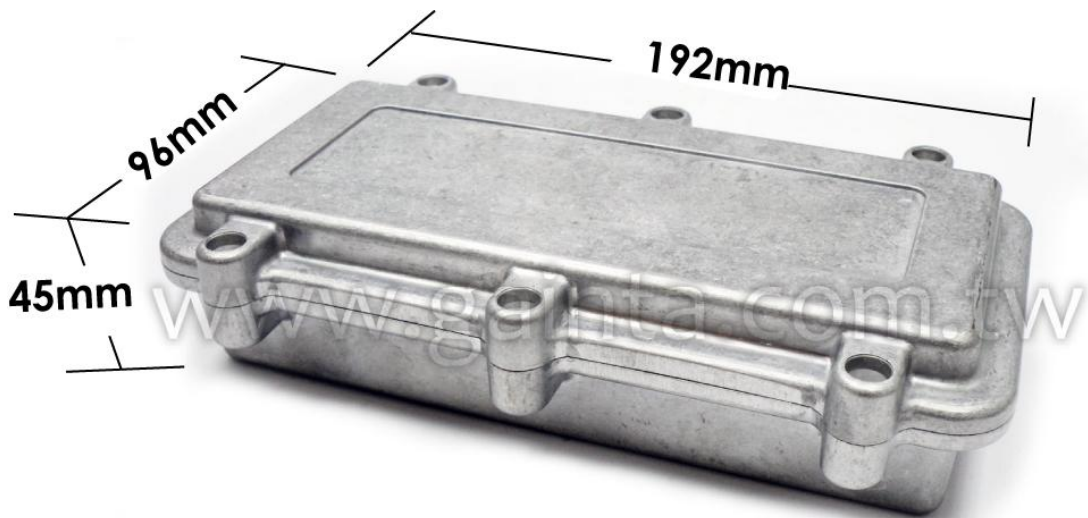

# HQ005

Dimension(mm): 192mm x 96mm x 45mm