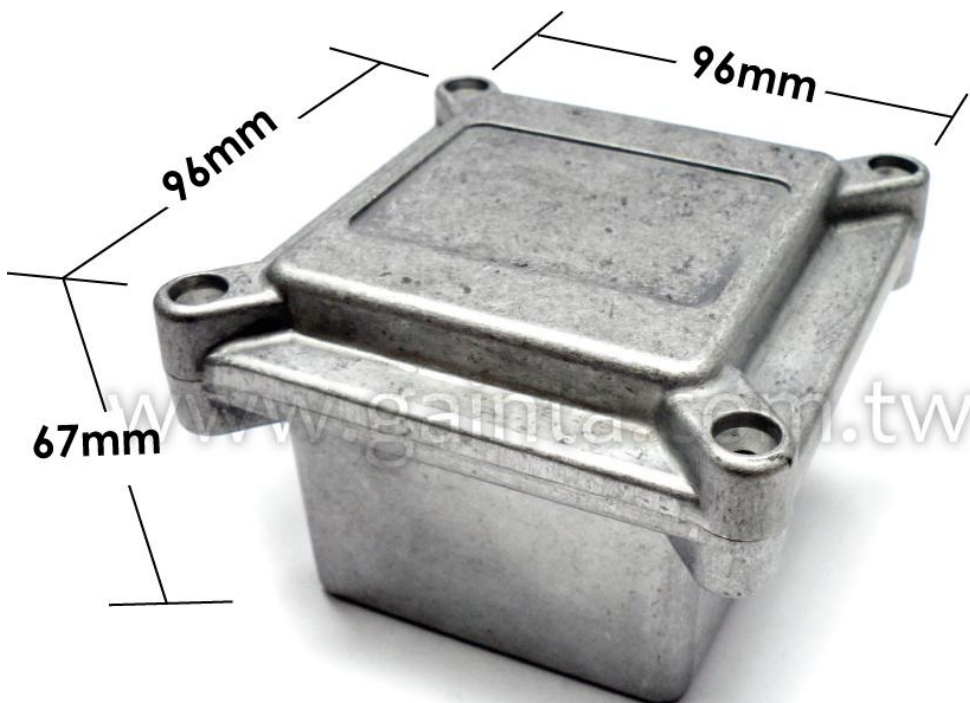

HQ003

Dimension(mm): 96mm x 96mm x 67mm

HQ003

HQ003

Back View