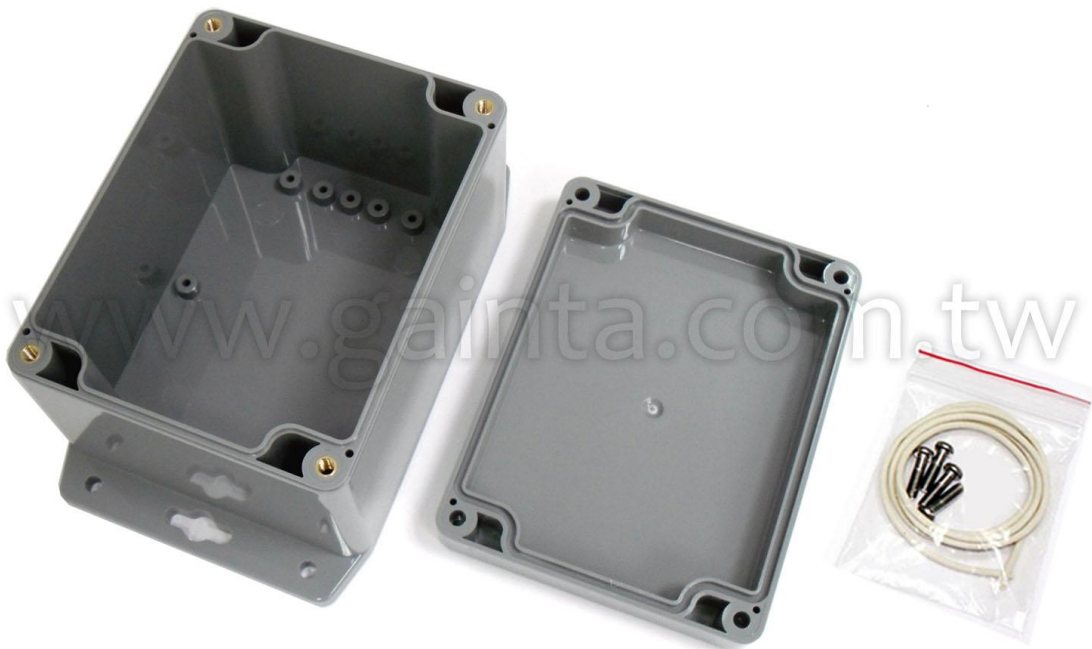

# G331MF

# G331MF

Dimension(mm): **115mm x 90mm x 80mm**