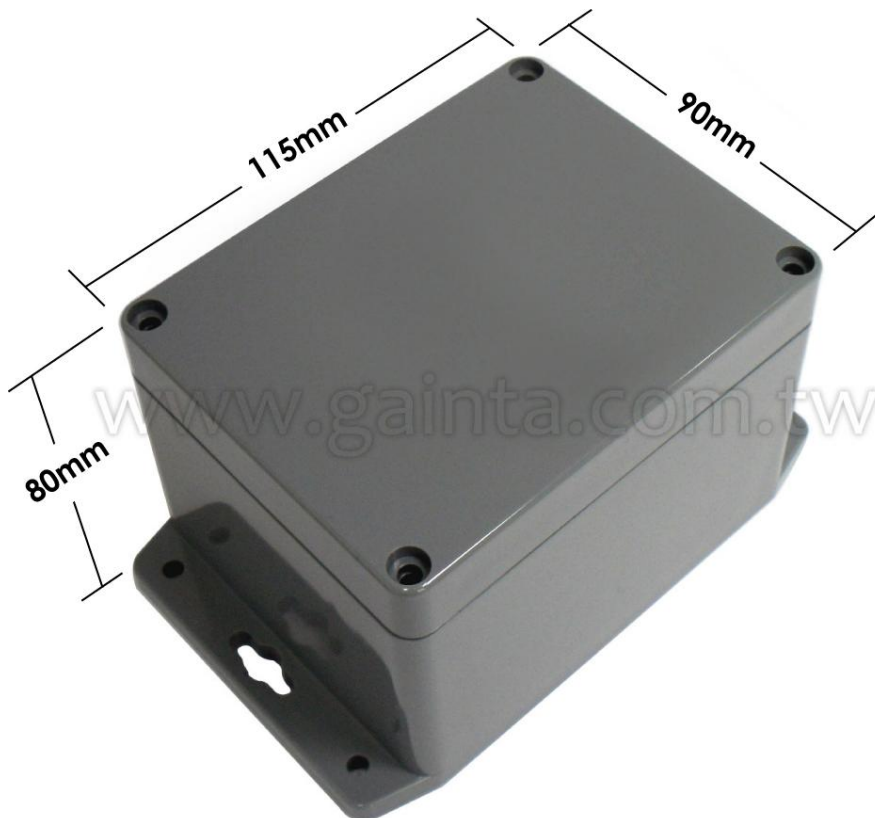

# G331MF

# G331MF

Dimension(mm): **115mm x 90mm x 80mm**