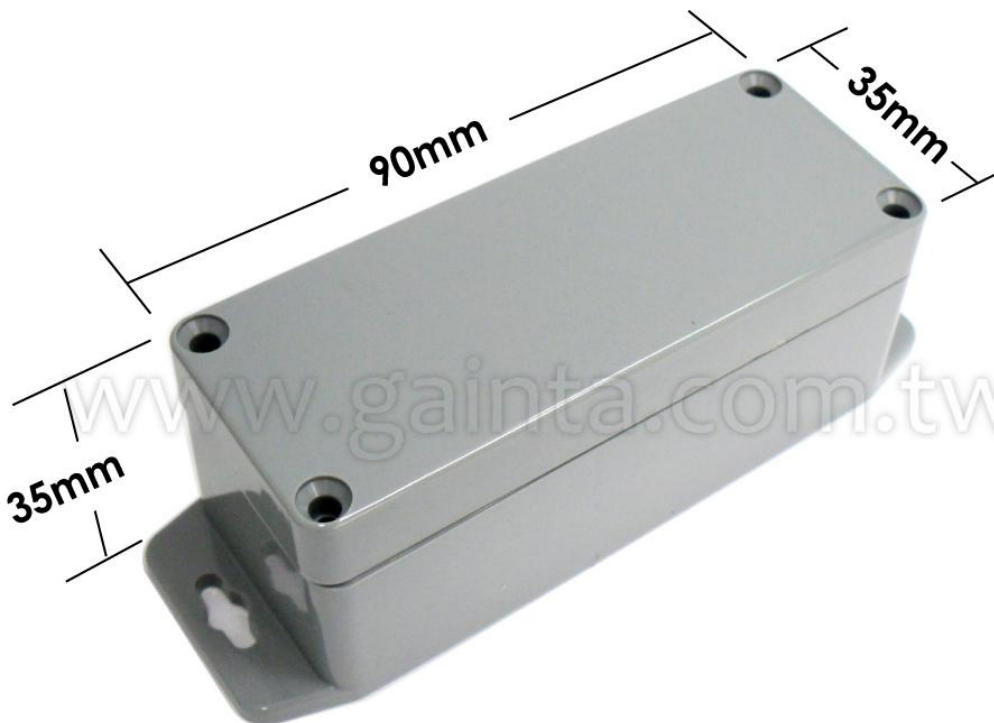

G300MF

G300MF

Dimension(mm): **90mm x 35mm x 35mm**