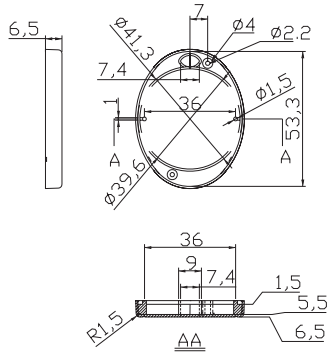

ITEM No.	COLOR	ITEM No.	COLOR	TYPE	EXTERNAL DIMENSION(MM)
G1402-0G	Grey	G1402-0B	Black	0 Button	55 x 43 x 13.4
G1402-2G	Grey	G1402-2B	Black	2 Button	55 x 43 x 13.4
G1402-3G	Grey	G1402-3B	Black	3 Button	55 x 43 x 13.4
G1402-4G	Grey	G1402-4B	Black	4 Button	55 x 43 x 13.4

G1402-0G

Bottom

Cover

Rubber Button

G1402-2G

Bottom

Cover

Rubber Button

G1402-3G

Bottom

Cover

Rubber Button

G1402-4G

Bottom

Cover

Rubber Button