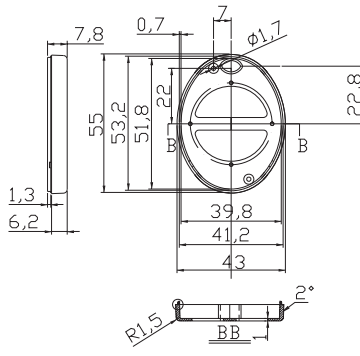

ITEM No.	COLOR	ITEM No.	COLOR	TYPE	EXTERNAL DIMENSION(MM)
G1402-0G	Grey	G1402-0B	Black	0 Button	55 x 43 x 13.4
G1402-2G	Grey	G1402-2B	Black	2 Button	55 x 43 x 13.4
G1402-3G	Grey	G1402-3B	Black	3 Button	55 x 43 x 13.4
G1402-4G	Grey	G1402-4B	Black	4 Button	55 x 43 x 13.4

G1402-0G

Bottom

Cover

Rubber Button

G1402-2G

Bottom

Cover

Rubber Button

G1402-3G

Bottom

Cover

Rubber Button

G1402-4G

Bottom

Cover

Rubber Button