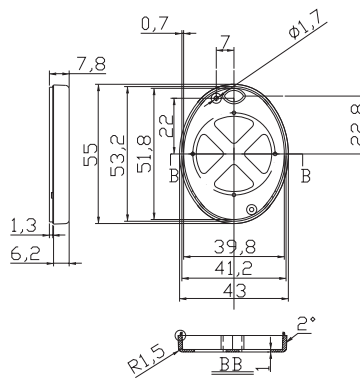

ITEM No.	COLOR	ITEM No.	COLOR	TYPE	EXTERNAL DIMENSION(MM)
G1402-0G	Grey	G1402-0B	Black	0 Button	55 x 43 x 13.4
G1402-2G	Grey	G1402-2B	Black	2 Button	55 x 43 x 13.4
G1402-3G	Grey	G1402-3B	Black	3 Button	55 x 43 x 13.4
G1402-4G	Grey	G1402-4B	Black	4 Button	55 x 43 x 13.4

G1402-0G

Bottom

Cover

Rubber Button

G1402-2G

Bottom

Cover

Rubber Button

G1402-3G

Bottom

Cover

Rubber Button

G1402-4G

Bottom

Cover

Rubber Button