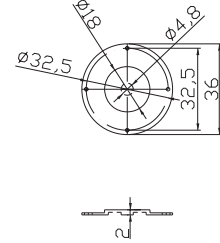

Rubber Button