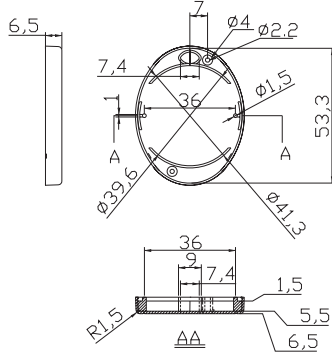

G1402-3G

Bottom