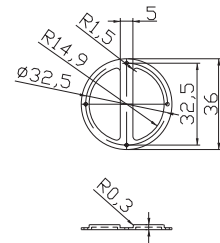

ITEM No.	COLOR	ITEM No.	COLOR	TYPE	EXTERNAL DIMENSION(MM)
G1402-0G	Grey	G1402-0B	Black	0 Button	55 x 43 x 13.4
G1402-2G	Grey	G1402-2B	Black	2 Button	55 x 43 x 13.4
G1402-3G	Grey	G1402-3B	Black	3 Button	55 x 43 x 13.4
G1402-4G	Grey	G1402-4B	Black	4 Button	55 x 43 x 13.4

G1402-0G

Bottom

Cover

Rubber Button

G1402-2G

Bottom

Cover

Rubber Button