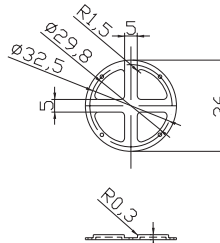

ITEM No.	COLOR	ITEM No.	COLOR	TYPE	EXTERNAL DIMENSION(MM)
G1402-0G	Grey	G1402-0B	Black	0 Button	55 x 43 x 13.4
G1402-2G	Grey	G1402-2B	Black	2 Button	55 x 43 x 13.4
G1402-3G	Grey	G1402-3B	Black	3 Button	55 x 43 x 13.4
G1402-4G	Grey	G1402-4B	Black	4 Button	55 x 43 x 13.4

G1402-3G

Bottom

Cover

Rubber Button

G1402-4G

Bottom

Cover

Rubber Button