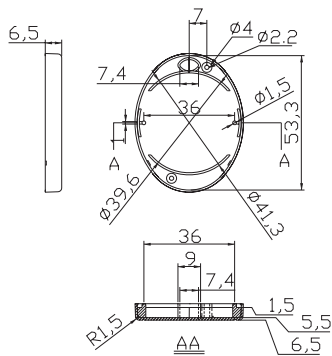

ITEM No.	COLOR	ITEM No.	COLOR	TYPE	EXTERNAL DIMENSION(MM)
G1402-0G	Grey	G1402-0B	Black	0 Button	55 x 43 x 13.4
G1402-2G	Grey	G1402-2B	Black	2 Button	55 x 43 x 13.4
G1402-3G	Grey	G1402-3B	Black	3 Button	55 x 43 x 13.4
G1402-4G	Grey	G1402-4B	Black	4 Button	55 x 43 x 13.4

G1402-0G

Bottom

Cover

Rubber Button

G1402-2G

Bottom

Cover

Rubber Button

G1402-3G

Bottom

Cover

Rubber Button

G1402-4G

Bottom

Cover

Rubber Button