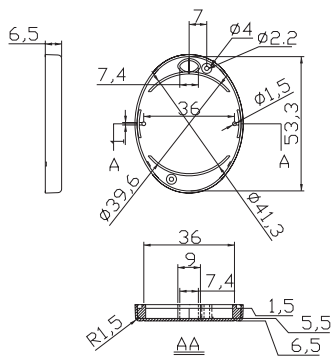

ITEM No.	COLOR	ITEM No.	COLOR	TYPE	EXTERNAL DIMENSION(MM)
G1402-0G	Grey	G1402-0B	Black	0 Button	55 x 43 x 13.4
G1402-2G	Grey	G1402-2B	Black	2 Button	55 x 43 x 13.4
G1402-3G	Grey	G1402-3B	Black	3 Button	55 x 43 x 13.4
G1402-4G	Grey	G1402-4B	Black	4 Button	55 x 43 x 13.4

G1402-0G

Bottom

Cover

Rubber Button

G1402-2G

Bottom

Cover

Rubber Button