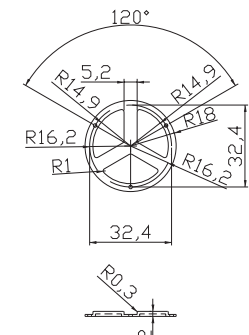

Rubber Button