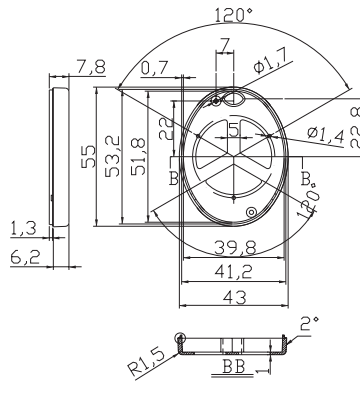

G1402-0G

G1402-2G

G1402-3G

Cover

G1402-4G

Rubber Button