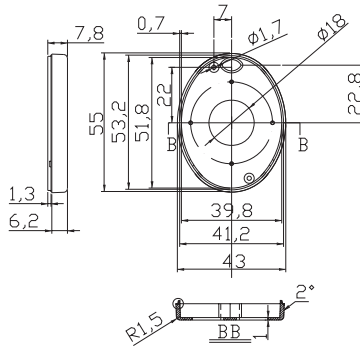

ITEM No.	COLOR	ITEM No.	COLOR	TYPE	EXTERNAL DIMENSION(MM)
G1402-0G	Grey	G1402-0B	Black	0 Button	55 x 43 x 13.4
G1402-2G	Grey	G1402-2B	Black	2 Button	55 x 43 x 13.4
G1402-3G	Grey	G1402-3B	Black	3 Button	55 x 43 x 13.4
G1402-4G	Grey	G1402-4B	Black	4 Button	55 x 43 x 13.4

G1402-0G

Bottom

Cover

Rubber Button

G1402-2G

Bottom

Cover

Rubber Button