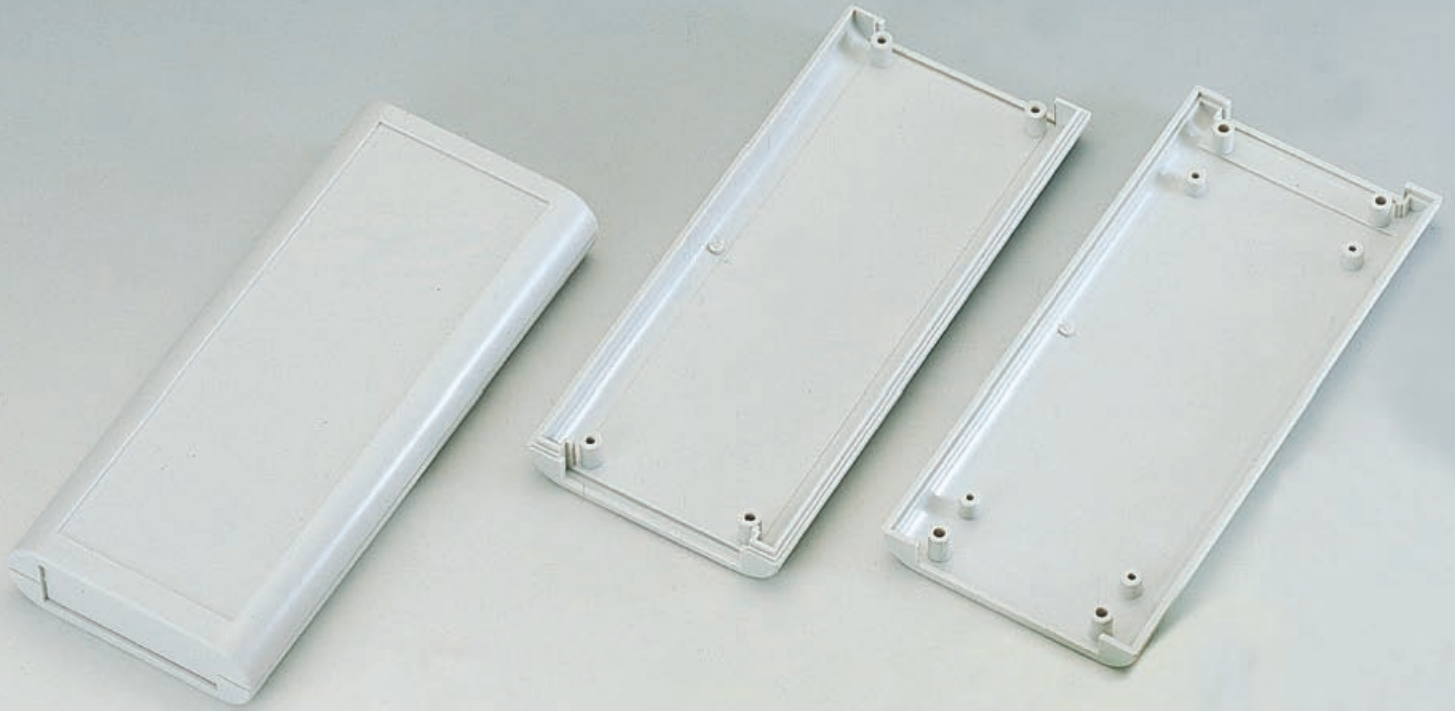

G13XX, TYPE A SERIES

CONTROLLER ENCLOSURES