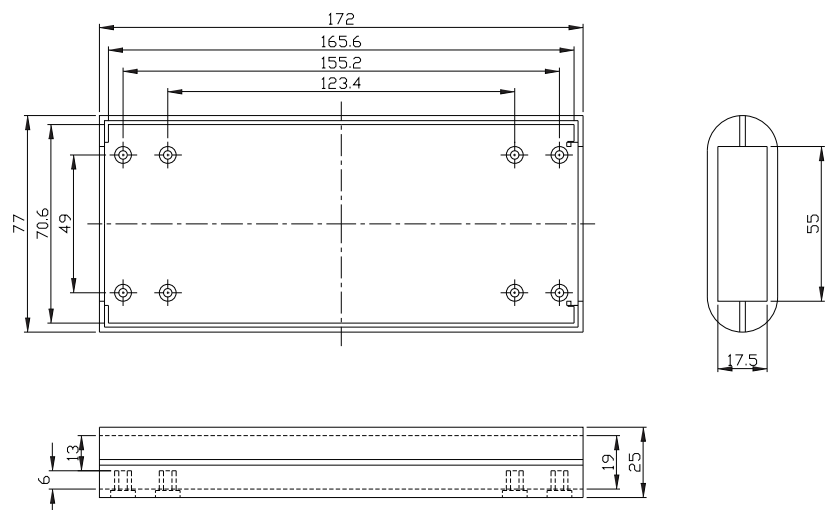

#### FEATURES:

- Ideal for remote controllers, test instrument, computer accessories etc.

ITEM No.	EXTERNAL DIMENSION(MM)
G1389G	172 X 77 X 25