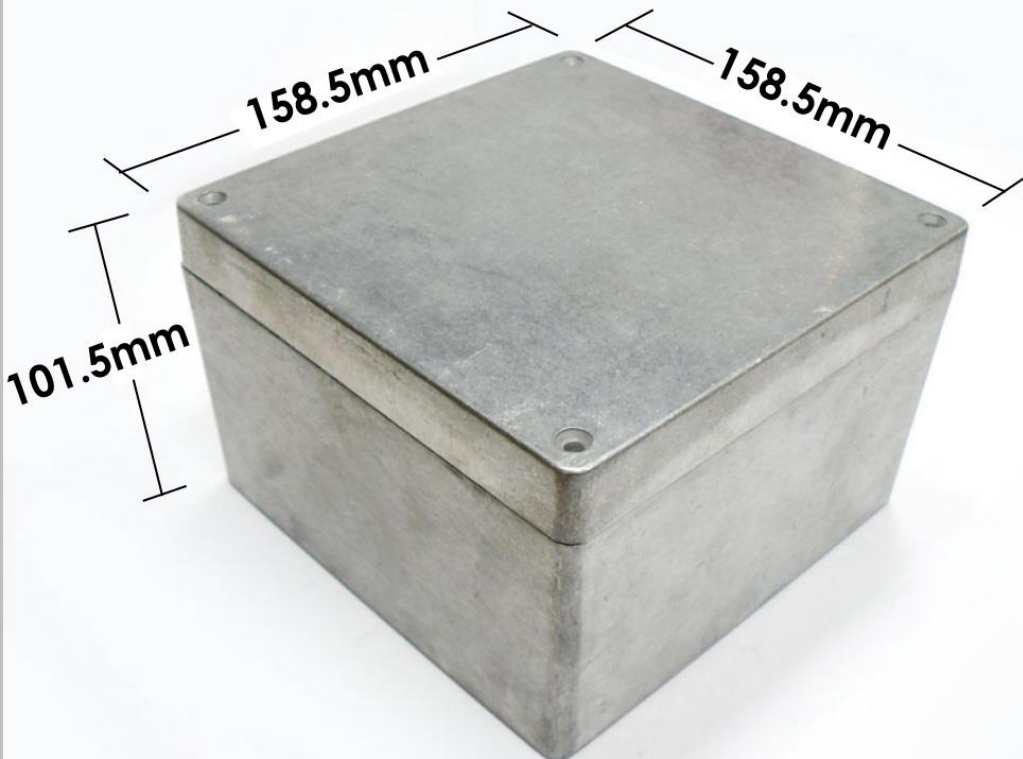

G139

G139

Dimension(mm): **158.5mm x 158.5mm x 101.5mm**

G139

Back View

Wall Mounting Bracket Type

(For HQ0XX & G1XX series of box use)

EXAMPLE