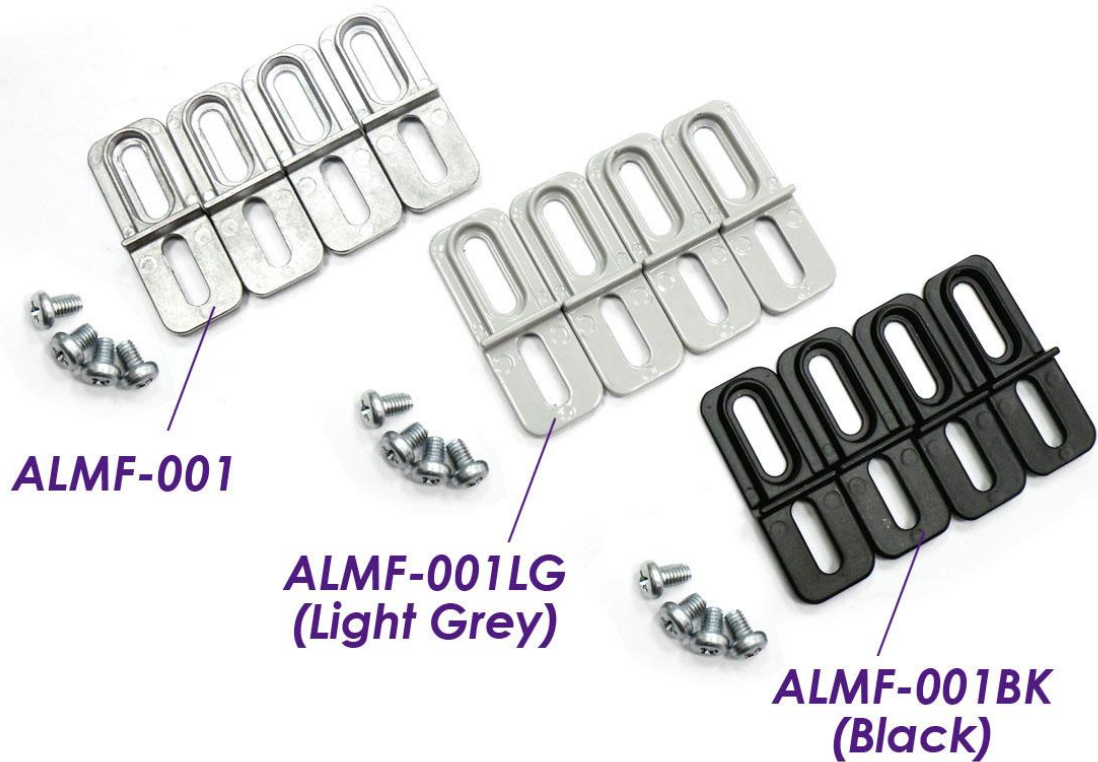

G137

G137

Dimension(mm): **120.5mm x 120.5mm x 101.5mm**

G137

Back View

Wall Mounting Bracket Type

(For HQ0XX & G1XX series of box use)

EXAMPLE

G1XX Series with ALMF-001LG