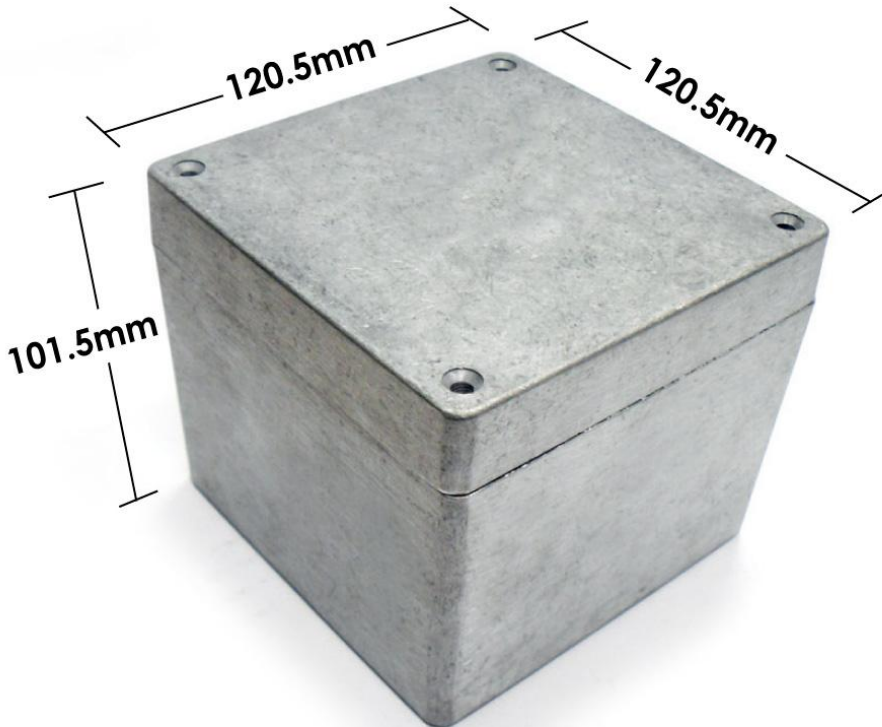

G137

G137

Dimension(mm): **120.5mm x 120.5mm x 101.5mm**

G137

Back View

Wall Mounting Bracket Type

(For HQ0XX & G1XX series of box use)

EXAMPLE