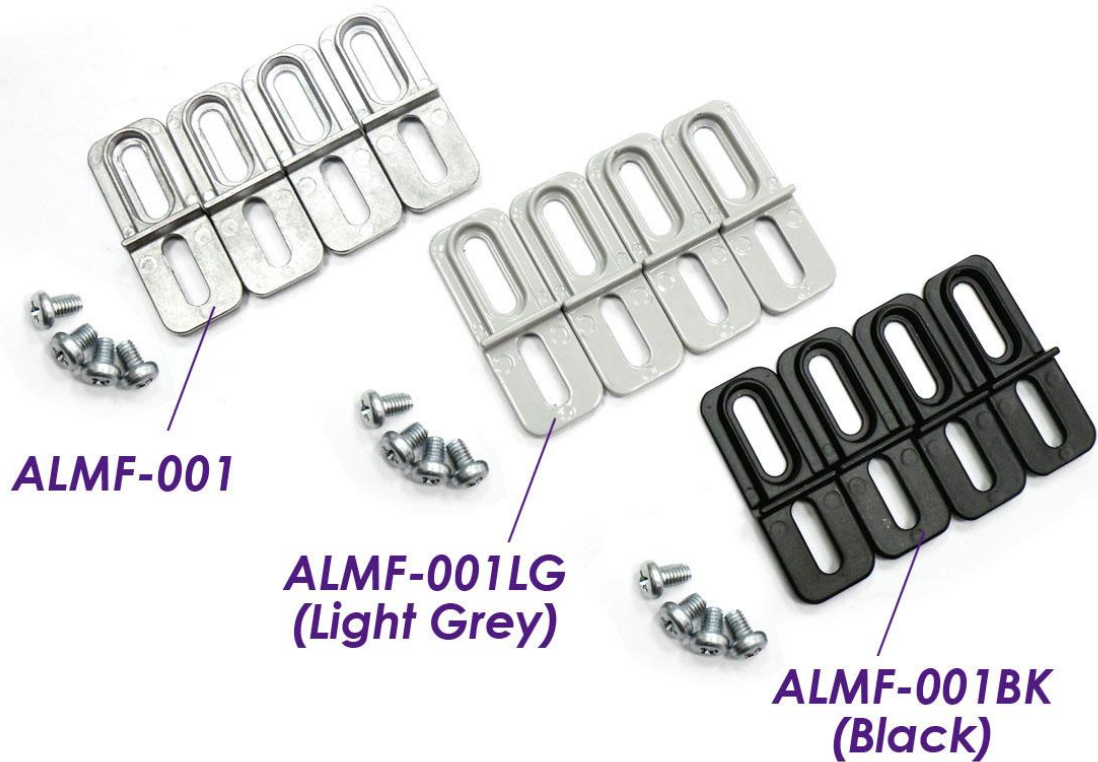

G118

G118

www.gainta.com.tw

Dimension(mm): **175mm x 80mm x 60mm**

G118

Back View

Wall Mounting Bracket Type

(For HQ0XX & G1XX series of box use)

EXAMPLE

G1XX Series with ALMF-001LG