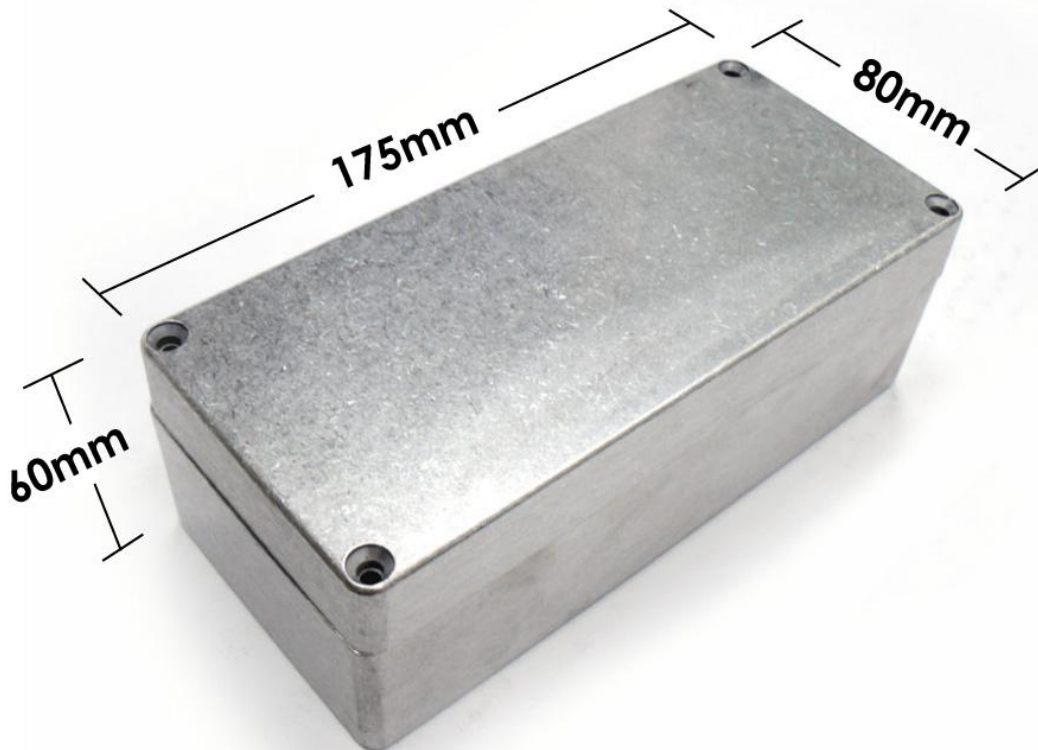

G118

G118

www.gainta.com.tw

Dimension(mm): **175mm x 80mm x 60mm**

G118

Back View

Wall Mounting Bracket Type

(For HQ0XX & G1XX series of box use)

EXAMPLE

G1XX Series with ALMF-001LG