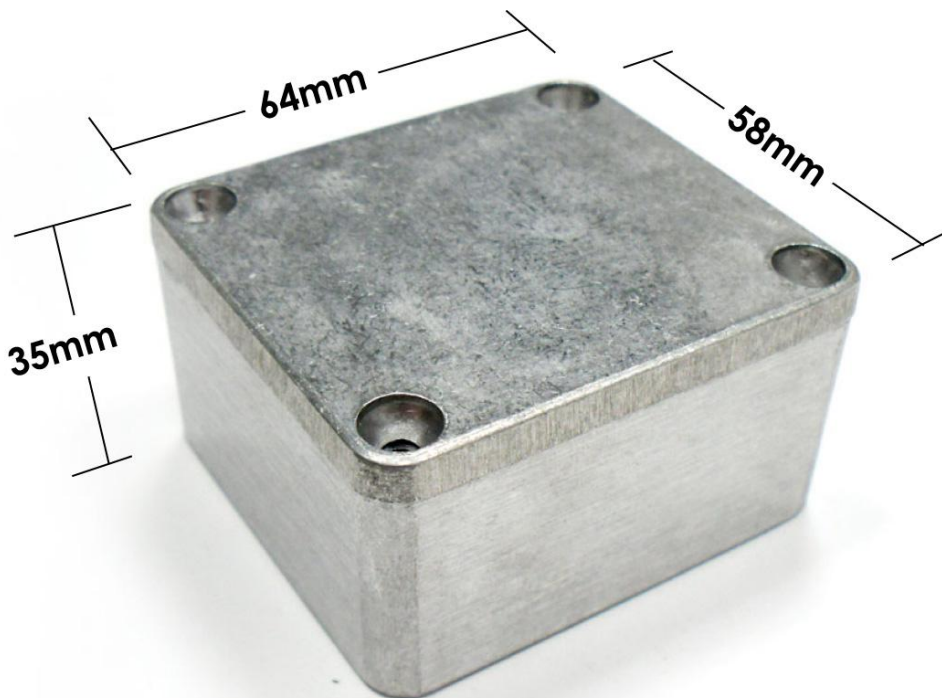

G104

G104

Dimension(mm): **64mm x 58mm x 35mm**

G104

Back View

Wall Mounting Bracket Type

(For HQ0XX & G1XX series of box use)

EXAMPLE