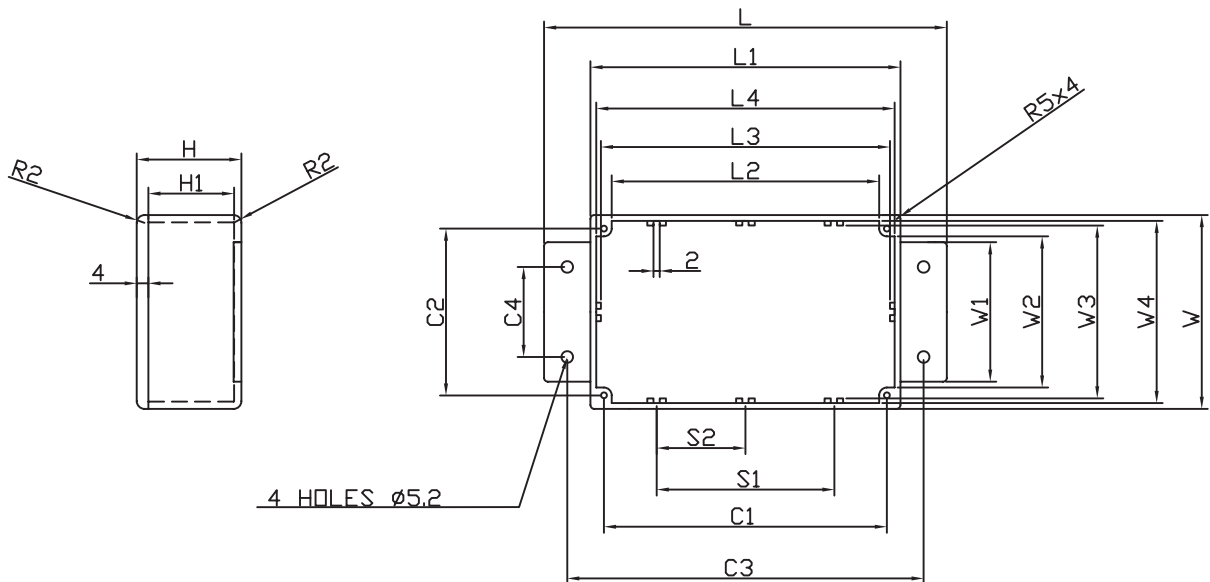

B013MF/BS13MF, B015MF/BS15MF

Galnta Item NO.	L	L1	W	W1	H	C1	C2	C3	C4	S1	S2	L2	L3	L4	W2	W3	W4	H1
B013MF/BS13MF	139.7	114.6	63.8	44.7	30.0	104.5	54.2	127.0	30.0	60.1	30.0	98.1	107.3	111.4	47.6	56.6	60.6	24.4
B015MF/BS15MF	139.6	114.6	63.8	44.9	55.0	104.6	54.3	127.1	30.0	60.1	30.0	98.1	107.3	111.4	47.5	56.5	60.7	49.1