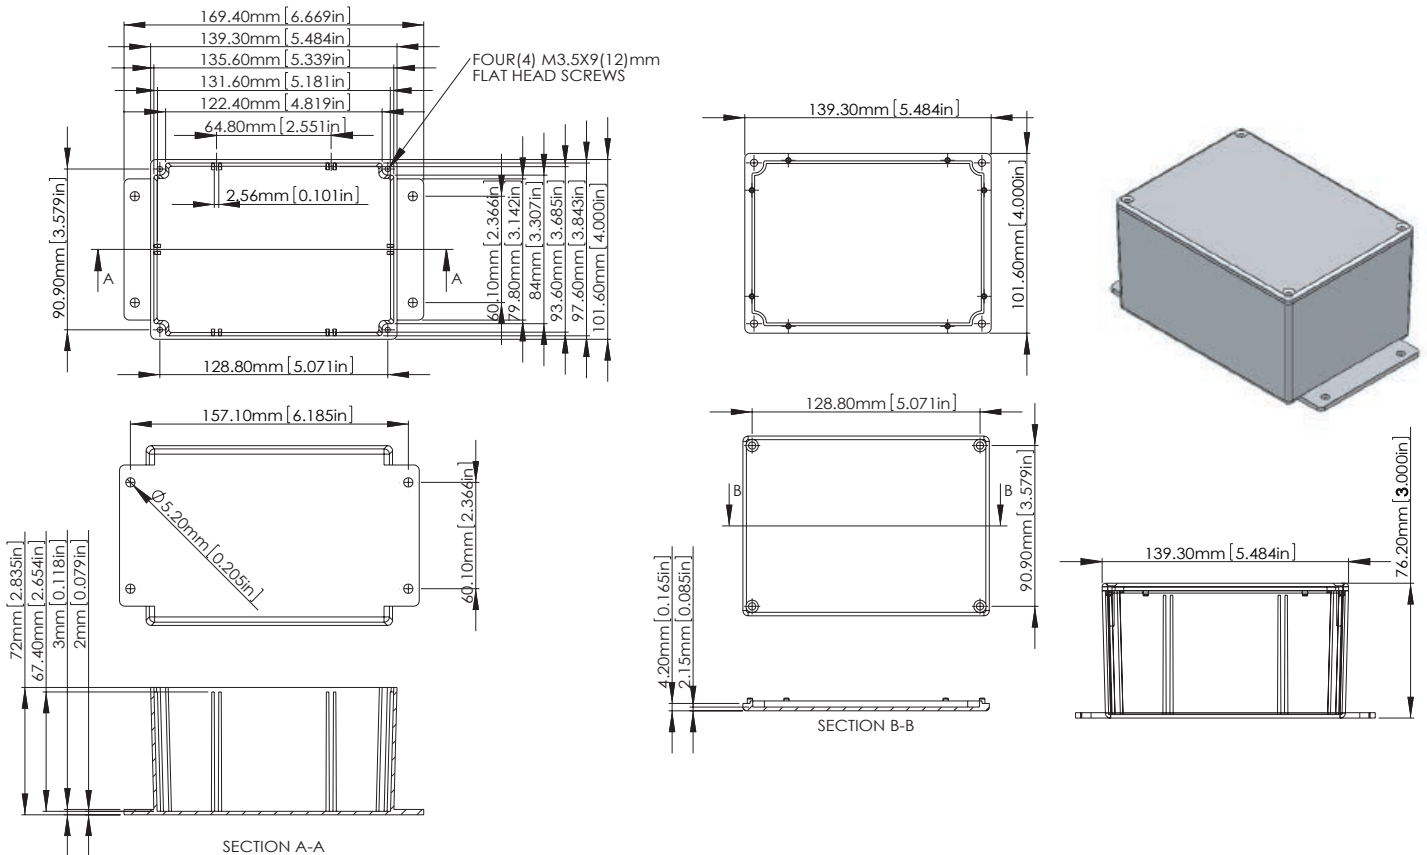

Example

B011MF

BS37MF

NO SEAL (without adhesive seal)	IP66 RATING (with adhesive seal)	EXTERNAL DIMENSION(mm)
ITEM No.	ITEM No.	
<b>B011MF</b>	<b>BS11MF</b>	222 x 146 x 55
<b>B013MF</b>	<b>BS13MF</b>	114 x 64 x 30
<b>B015MF</b>	<b>BS15MF</b>	114 x 64 x 55
<b>B023MF</b>	<b>BS23MF</b>	120 x 100 x 35
<b>B025MF</b>	<b>BS25MF</b>	114 x 90 x 55
<b>B027MF</b>	<b>BS27MF</b>	171 x 121 x 55
<b>B029MF</b>	<b>BS29MF</b>	140 x 100 x 75
<b>B033MF</b>	<b>BS33MF</b>	165 x 127 x 75
<b>B037MF</b>	<b>BS37MF</b>	89 x 35 x 30
<b>B039MF</b>	<b>BS39MF</b>	171 x 121 x 106

Galnta Item NO.	L	L1	W	W1	H	C1	C2	C3	C4	S1	L2	L3	L4	W2	W3	W4	C5	H1
B027MF/BS27MF	201.7	171.9	121.2	100.1	55.3	160.6	109.5	189.0	80.0	80.0	154.2	163.6	168.9	103.1	112.4	117.8	80.3	48.4
B039MF/BS39MF	201.7	171.9	121.2	100.2	105.4	160.6	109.5	188.9	80.0	80.0	154.3	163.4	168.7	103.2	112.2	117.7	80.3	99.2
B011MF/BS11MF	252.0	222.3	146.1	117.7	55.5	211.7	135.6	238.0	98.0	100.1	205.9	213.7	218.6	129.2	137.8	142.0	105.8	48.9
B033MF/BS33MF	194.8	165.6	127.4	100.0	76.3	154.1	116.1	182.2	80.0	78.0	147.5	157.4	162.3	109.7	118.8	124.0	77.2	69.8

**B013MF/BS13MF, B015MF/BS15MF**

Galnta Item NO.	L	L1	W	W1	H	C1	C2	C3	C4	S1	S2	L2	L3	L4	W2	W3	W4	H1
B013MF/BS13MF	139.7	114.6	63.8	44.7	30.0	104.5	54.2	127.0	30.0	60.1	30.0	98.1	107.3	111.4	47.6	56.6	60.6	24.4
B015MF/BS15MF	139.6	114.6	63.8	44.9	55.0	104.6	54.3	127.1	30.0	60.1	30.0	98.1	107.3	111.4	47.5	56.5	60.7	49.1

**B025MF/BS25MF**

**B029MF/BS29MF**

**B023MF/BS23MF**

Galnta Item NO.	L	L1	W	W1	H	C1	C2	C3	C4	S1	L2	L3	L4	W2	W3	W4	H1
B023MF/BS23MF	149.8	120.1	100.2	80.0	35.6	108.2	88.3	137.0	60.0	45.2	101.8	112.2	116.5	81.9	91.7	95.9	28.8