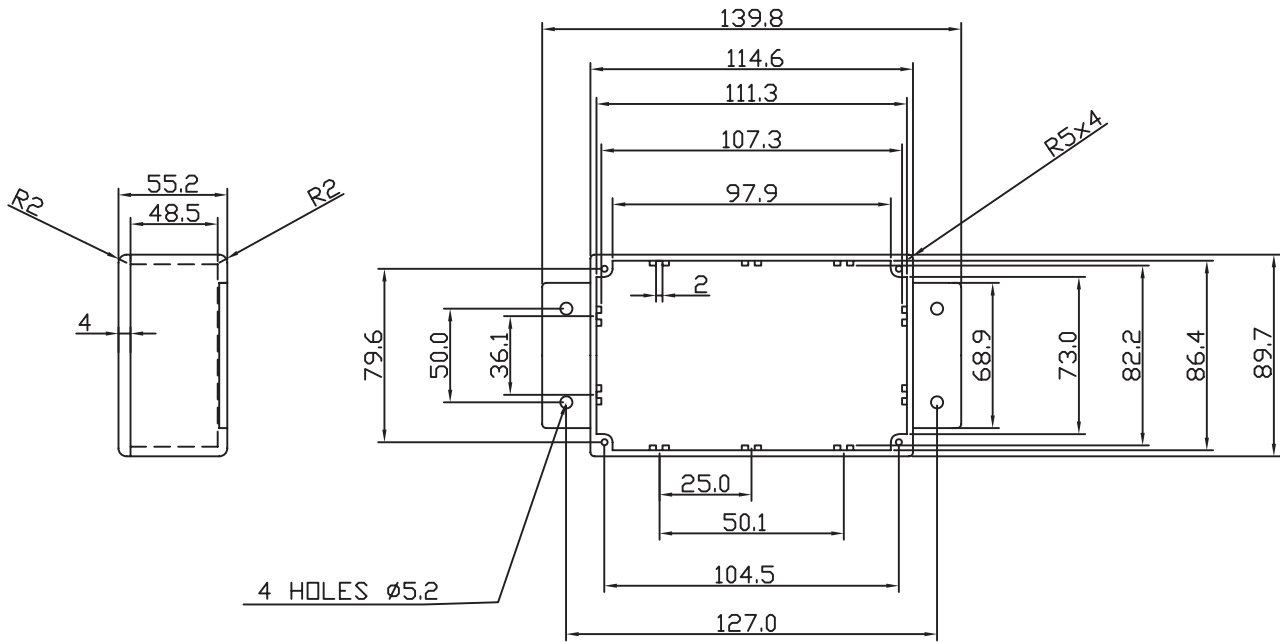

B025MF/BS25MF