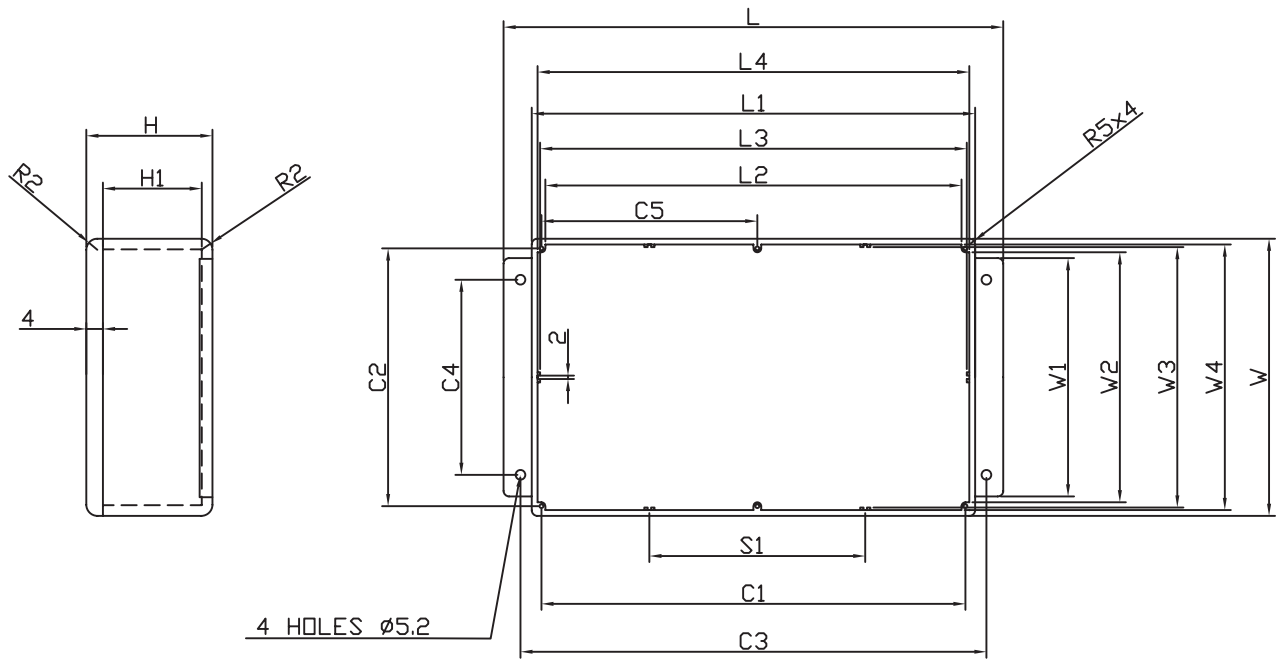

Example

B011MF

BS37MF

NO SEAL (without adhesive seal)	IP66 RATING (with adhesive seal)	EXTERNAL DIMENSION(mm)
ITEM No.	ITEM No.	
<b>B011MF</b>	<b>BS11MF</b>	222 x 146 x 55
<b>B013MF</b>	<b>BS13MF</b>	114 x 64 x 30
<b>B015MF</b>	<b>BS15MF</b>	114 x 64 x 55
<b>B023MF</b>	<b>BS23MF</b>	120 x 100 x 35
<b>B025MF</b>	<b>BS25MF</b>	114 x 90 x 55
<b>B027MF</b>	<b>BS27MF</b>	171 x 121 x 55
<b>B029MF</b>	<b>BS29MF</b>	140 x 100 x 75
<b>B033MF</b>	<b>BS33MF</b>	165 x 127 x 75
<b>B037MF</b>	<b>BS37MF</b>	89 x 35 x 30
<b>B039MF</b>	<b>BS39MF</b>	171 x 121 x 106

Galnta Item NO.	L	L1	W	W1	H	C1	C2	C3	C4	S1	L2	L3	L4	W2	W3	W4	C5	H1
B027MF/BS27MF	201.7	171.9	121.2	100.1	55.3	160.6	109.5	189.0	80.0	80.0	154.2	163.6	168.9	103.1	112.4	117.8	80.3	48.4
B039MF/BS39MF	201.7	171.9	121.2	100.2	105.4	160.6	109.5	188.9	80.0	80.0	154.3	163.4	168.7	103.2	112.2	117.7	80.3	99.2
B011MF/BS11MF	252.0	222.3	146.1	117.7	55.5	211.7	135.6	238.0	98.0	100.1	205.9	213.7	218.6	129.2	137.8	142.0	105.8	48.9
B033MF/BS33MF	194.8	165.6	127.4	100.0	76.3	154.1	116.1	182.2	80.0	78.0	147.5	157.4	162.3	109.7	118.8	124.0	77.2	69.8